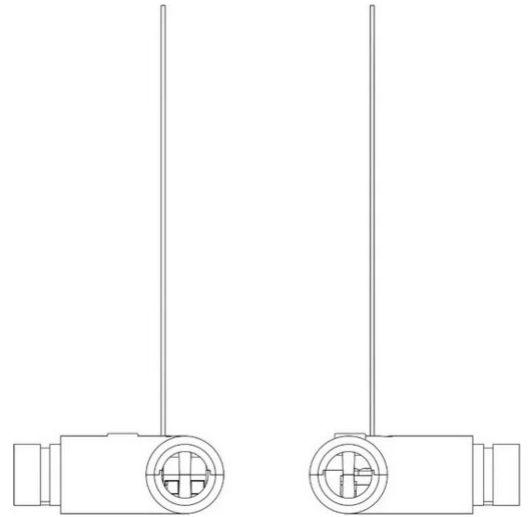

90° Joint Colibrì

Q

Without power cable

Emiliana Martinelli

colors

Typology

Utilisation Indoor

90° joint without cable

Family 90° joint Colibri Q
Typology
Utilisation Indoor

Dimensions

Profondità 5 cm
Lunghezza 5 cm
Diameter 2,5 cm
Weight 0.05 Kg

Materials

Structure aluminium

Certifications

EcoLabel

Colour variant code

40084/NE

Black